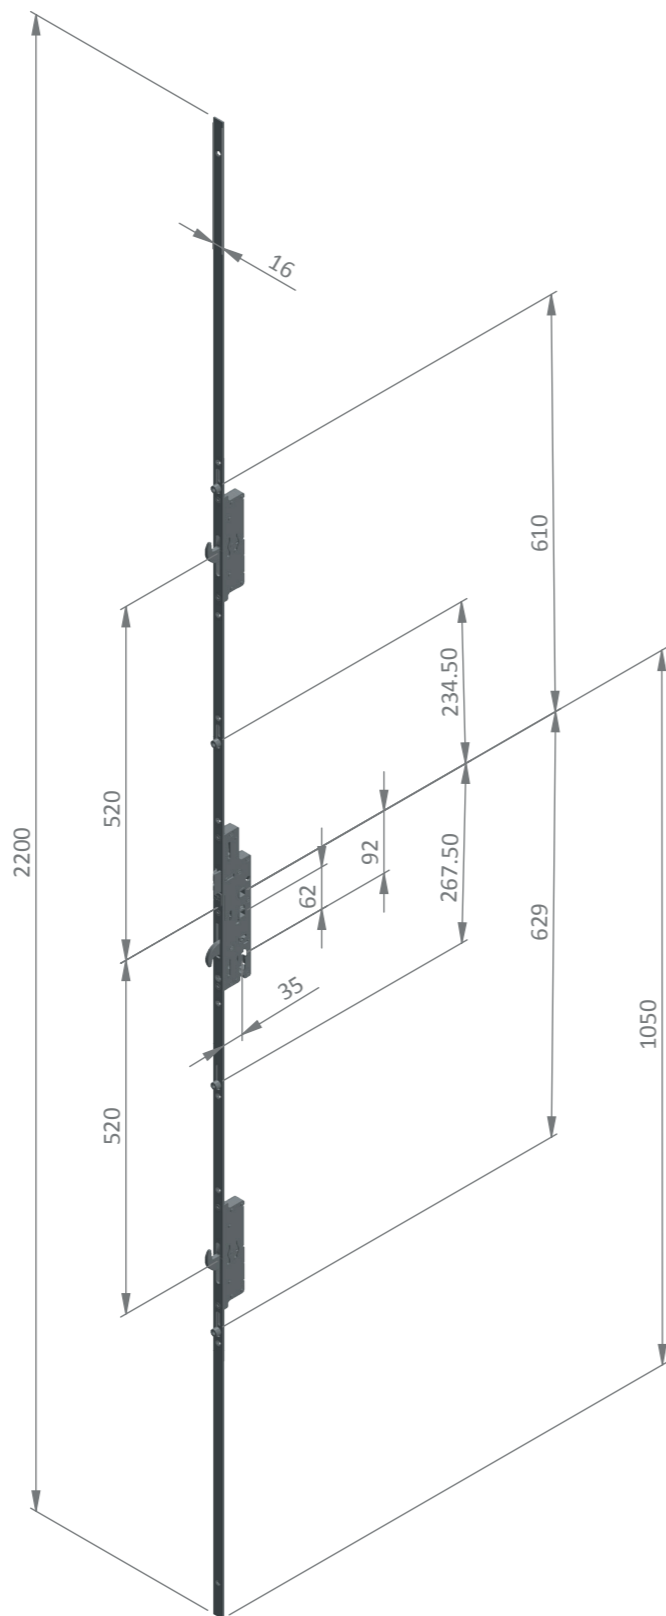

1012 For UPVC French Doors

Professional 3 Hook, 4 Roller MPL

Specification

Faceplate: 16mm

Backset: 35mm

PZ Centres: 92 & 92/62

Locking Points: 2 single hooks

Centre Lockcase: reversible latch & centre hook

Extendable: to accommodate shootbolts

Box Qty: 5