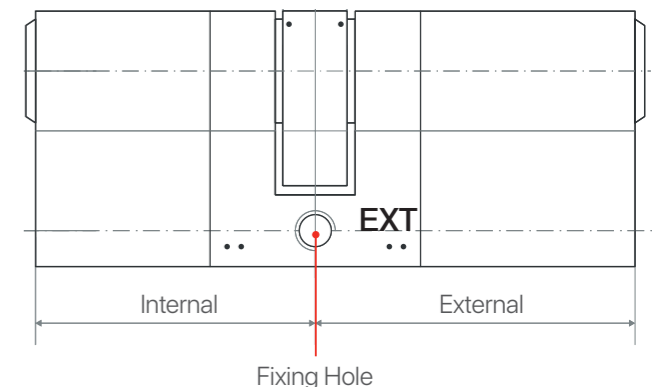

Unique Sacrificial Point
for snap secure protection

High Strength Carbon Steel Block
resists snapping, unplugging and protects the cam from manipulation

Unique Registration Code
for key copy control

- Tested to EN1303:2015, TS007: 2014 and A1: 2015 for cylinder enhanced security
- Available in brushed brass and brushed nickle
- Available in double, thumbturn and keyed alike
- Contact our sales team for our in-house keying alike and pairing alike service

CLME08161454

KM535608

Hardware that starts with you.

Part Numbers | It is crucial to know the internal and external cylinder measurements when ordering.

- In the part numbers below, cylinders are prefixed with AP. The INTERNAL measurement is always shown first, followed by the EXTERNAL measurement, then the FINISH, then the VARIANT. For example: a 35/45 cylinder in brushed brass with a thumbturn is AP3545BRTT