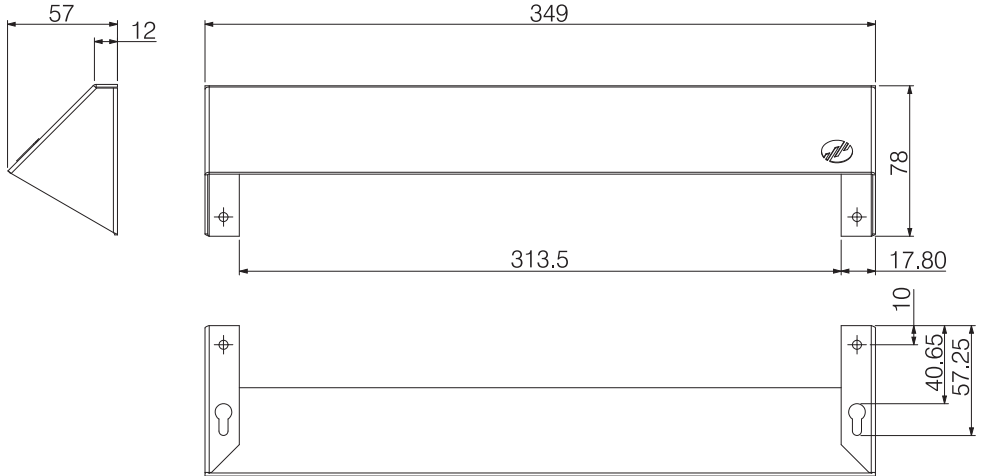

TECHNICAL DRAWINGS

PART NUMBERS

GUARANTEES

Description	Polished Gold	White	Black
ProLinea Letterplate Cowl	111004	111008	111007