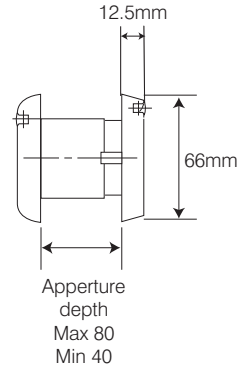

## PRODUCT INFORMATION

- Suitable for use with most types of residential doors
- Extruded aluminium flap in 6030 Alloy
- External and internal plastic frames
- External foam (closed cell) sealing
- Internal nylon brush sealing
- Acetal torsion bars operate flaps
- Telescopic sleeve sets - minimum aperture size 40mm, maximum aperture size 80mm
- A4 aperture to BS 2911
- Available with a black frame and with a range of flap finishes
- Length - 295mm
- Height - 66mm
- Simple to fit

## TECHNICAL DRAWINGS