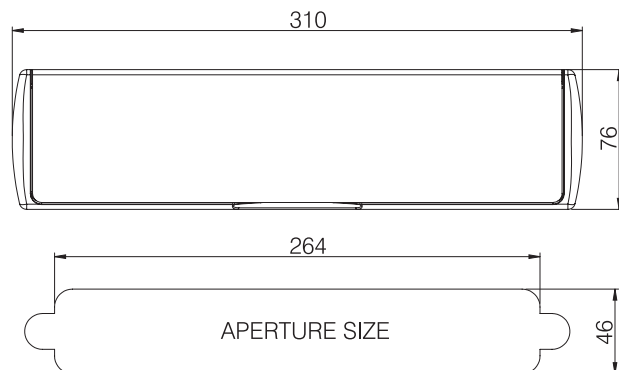

SupaStyle™ Letterplate

Stainless Steel

Letterplates

TECHNICAL DRAWINGS