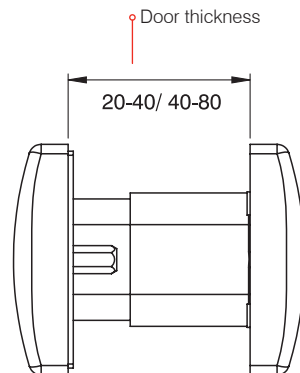

### 1. Letterplate Size:

There are two standard letterplate widths and options of standard or slimline heights - all designed to accept A4 sized post:

- 10" standard
- 12" standard
- 12" slimline

### 2. Application:

The thickness of the door will vary depending on the material that it is manufactured from - PVC, composite, timber, aluminium or hybrid.

Mila offers two telescopic sleeve sizes:

20/40 – suitable for door thicknesses from 20-40mm. This size is typically used for PVC door panels

40/80 – suitable for door thicknesses from 40-80mm. This size is typically used for PVC mid-rails and for composite or timber doors