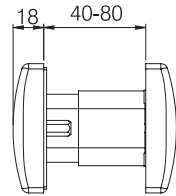

SupaStyle™ Fire Rated

Stainless Steel Letterplate

Letterplates

TECHNICAL DRAWINGS

CLOSE-UP