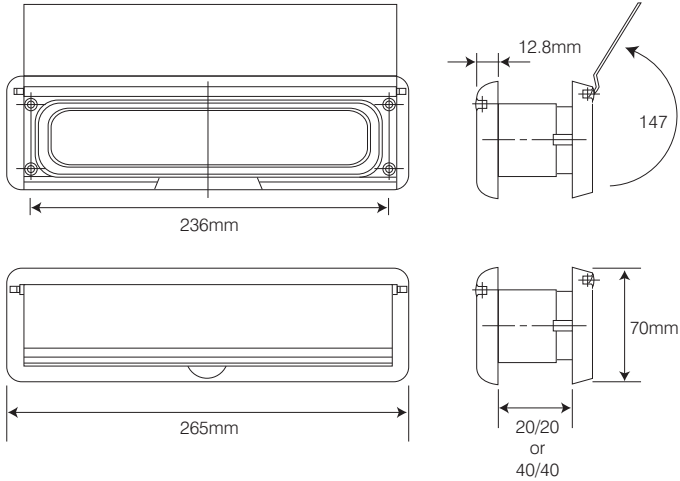

## PRODUCT INFORMATION

- ABS plastic surround and aluminium flap
- Sprung internal and external flaps
- External flap opens to approximately 147°
- Internal flap opens to 90°
- Acetal torsion bars operate flaps
- External weather seal, internal draft seal
- Internal thumb access
- Aperture suitable for A4 size mail
- 20/40mm or 40/80mm door thickness options available
- Length - 236mm
- Height - 70mm
- Simple to fit

## TECHNICAL DRAWINGS