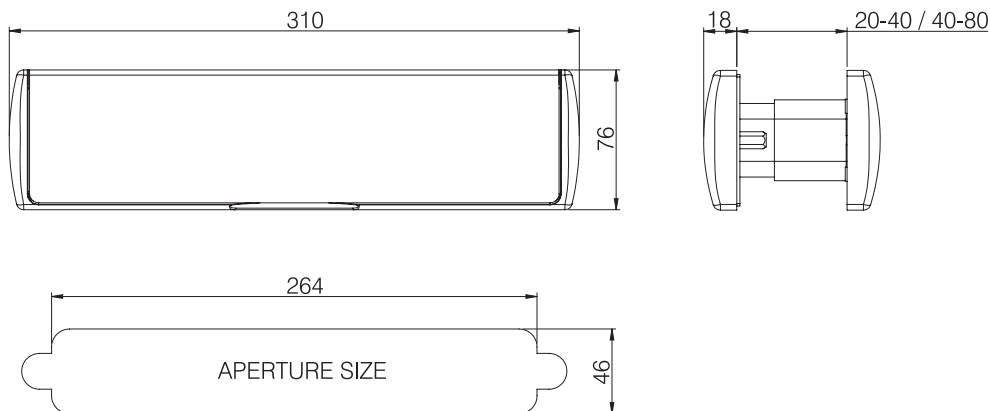

ProStyle Letterplate

Letterplates

TECHNICAL DRAWINGS