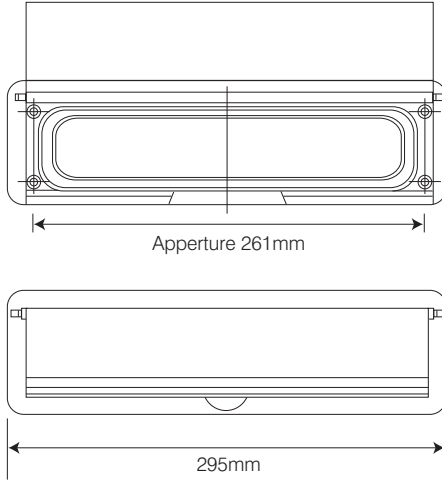

Grand Contoura Letterplate

Letterplates

TECHNICAL DRAWINGS

WE RECOMMEND

SECURITY LETTERPLATE COWLS

- Security enhancement
- Reduces vulnerability to 'letterplate fishing'
- Simple to install during manufacture or to retro-fit on site
- Fits around the letterbox on the internal side of the door
- Suitable for use with most letterboxes & residential doors

PAGE
145-146

GUARANTEE

PART NUMBERS

Description	Size	Polished Gold	Polished Chrome	Anodised Gold F3	Anodised Silver F1	White	Black
Grand Contoura Letterbox	40mm to 80mm	110689W	110682W	110688W	110685W	110687W	110686W