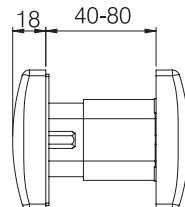

SupaStyle™ Letterplate

Stainless Steel

Letterplates

TECHNICAL DRAWINGS