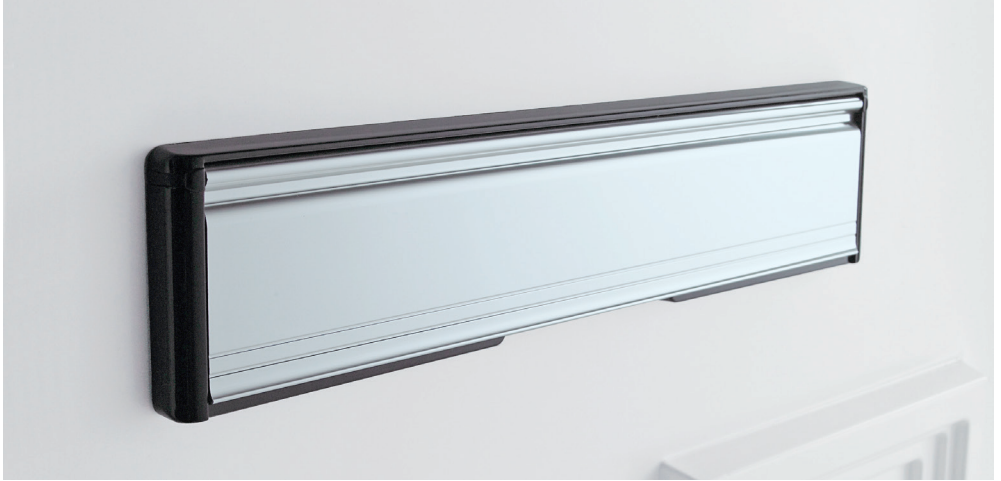

Grand Contoura Letterplate

PRODUCT INFORMATION

- Suitable for use with most types of residential doors
- Extruded aluminium flap in 6030 Alloy
- External and internal plastic frames
- External foam (closed cell) sealing
- Internal nylon brush sealing
- Acetal torsion bars operate flaps
- Telescopic sleeve sets - minimum aperture size 40mm, maximum aperture size 80mm
- A4 aperture to BS 2911
- Available with a black frame and with a range of flap finishes
- Length - 295mm
- Height - 66mm
- Simple to fit

FINISHES