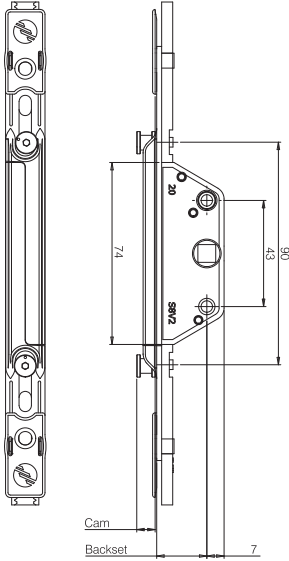

ProLinea Gearbox & Shootbolt Espag

Shootbolt Window Locking System

TECHNICAL DRAWINGS

With Mushroom Cams