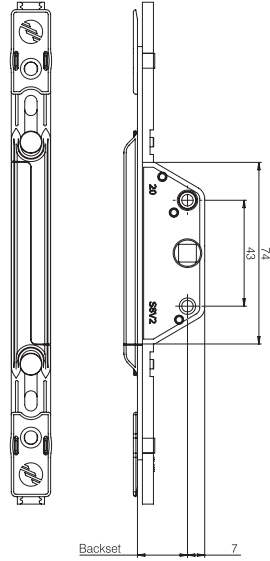

Without Mushroom Cams

PART NUMBERS

Description	Backset (mm)	No Cams	8mm Cams	9mm Cams	13mm Cams
ProLinea Espag Gearbox	20	037400	037402	037404	037405
ProLinea Espag Gearbox	22	037406	037408	037410	-

Description	Size (mm)	Application Range (mm)	No Cams	8mm Cams	9mm Cams	13mm Cams
Stainless Steel Extensions (Gr. 118)	118	330-400	037742	-	-	-
Stainless Steel Extensions (Gr. 168)	318	400-800	-	037744	037734	037724
Stainless Steel Extensions (Gr. 218)	518	800-1200	-	037746	037736	037726
Stainless Steel Extensions (Gr. 268)	718	1200-1600	-	037748	037738	037728
Mild Steel Extensions (Gr. 318)	118	330-400	037752	-	-	-
Mild Steel Extensions (Gr. 368)	318	400-800	-	037754	037764	-
Mild Steel Extensions (Gr. 418)	518	800-1200	-	037756	037766	-
Mild Steel Extensions (Gr. 468)	718	1200-1600	-	037758	037768	-