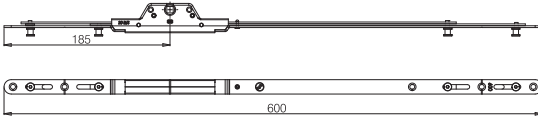

ProLinea Twin Cam Espag

For Low Handle Heights

TECHNICAL DRAWINGS

PART NUMBERS

Description	Size	Application Range	Backset (mm)	8mm Cams	9mm Cams
ProLinea Low Level Twin Cam	600	630 - 830	20	031706	031726
ProLinea Low Level Twin Cam	800	831 - 1030	20	031708	031728
ProLinea Low Level Twin Cam	1000	1031 - 1230	20	031710	031730
ProLinea Low Level Twin Cam	1200	1231 - 1400	20	031712	031732
Description	Size		Backset (mm)	8mm Cams	9mm Cams
ProLinea Low Level Twin Cam	600	630 - 830	22	031906	031926
ProLinea Low Level Twin Cam	800	831 - 1030	22	031908	031928
ProLinea Low Level Twin Cam	1000	1031 - 1230	22	031910	031930
ProLinea Low Level Twin Cam	1200	1231 - 1400	22	031912	031932