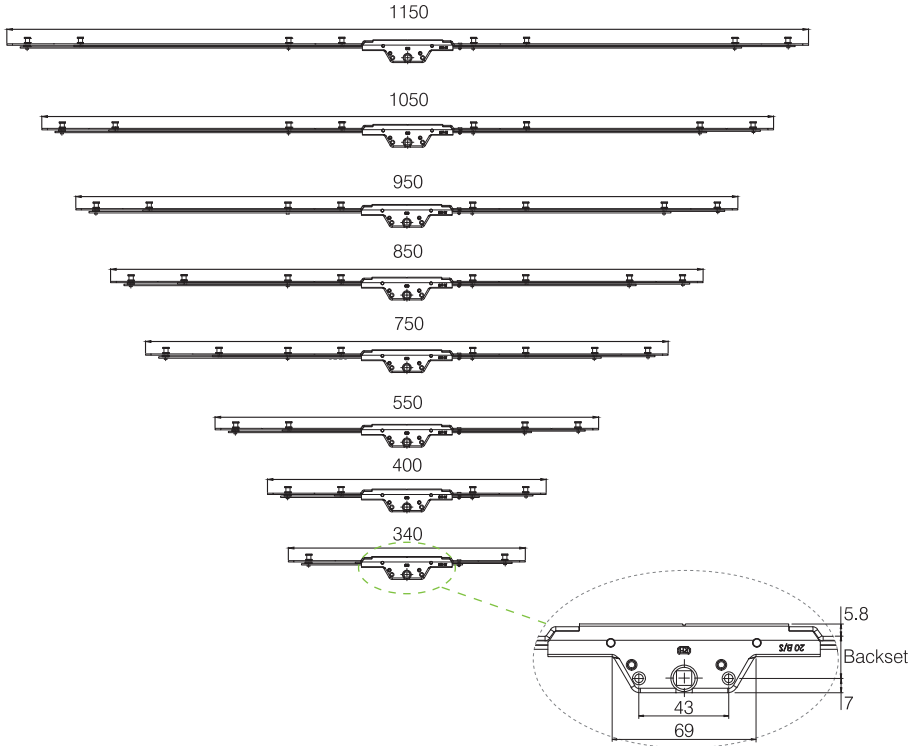

ProLinea Twin Cam Espag

Twin Cam Window Locking System

TECHNICAL DRAWINGS

PART NUMBERS

Description	Size (mm)	No. of Cams	Application Range (mm)	20mm backset 8mm cams	20mm backset 9mm cams	22mm backset 8mm cams	22mm backset 9mm cams
ProLinea Twin Cam Espag	340	2	370-430	031663	031683	031863	031883
ProLinea Twin Cam Espag	400	4	431-580	031664	031684	031864	031884
ProLinea Twin Cam Espag	550	4	581-780	031666	031686	031866	031886
ProLinea Twin Cam Espag	750	8	781-880	031668	031688	031868	031888
ProLinea Twin Cam Espag	850	8	881-980	031669	031689	031869	031889
ProLinea Twin Cam Espag	950	8	981-1080	031670	031690	031870	031890
ProLinea Twin Cam Espag	1050	8	1081-1180	031671	031691	031871	031891
ProLinea Twin Cam Espag	1150	8	1181-1400	031672	031692	031872	031892