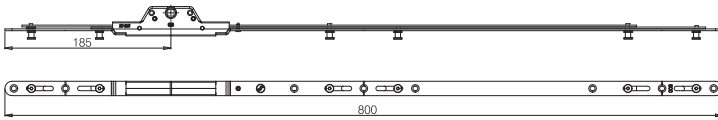

ProLinea Twin Cam Espag

For Low Handle Heights

TECHNICAL DRAWINGS

PART NUMBERS

Description	Size	Application Range	Backset (mm)	8mm Cams	9mm Cams
ProLinea Low Level Twin Cam	600	630 - 830	20	031706	031726
ProLinea Low Level Twin Cam	800	831 - 1030	20	031708	031728
ProLinea Low Level Twin Cam	1000	1031 - 1230	20	031710	031730
ProLinea Low Level Twin Cam	1200	1231 - 1400	20	031712	031732
Description	Size		Backset (mm)	8mm Cams	9mm Cams
ProLinea Low Level Twin Cam	600	630 - 830	22	031906	031926
ProLinea Low Level Twin Cam	800	831 - 1030	22	031908	031928
ProLinea Low Level Twin Cam	1000	1031 - 1230	22	031910	031930
ProLinea Low Level Twin Cam	1200	1231 - 1400	22	031912	031932