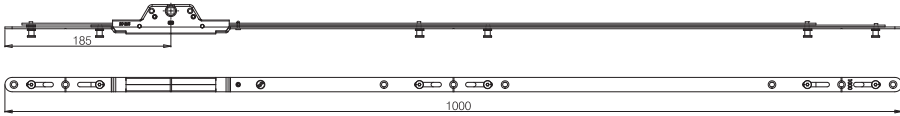

ProLinea Twin Cam Espag

For Low Handle Heights

TECHNICAL DRAWINGS

PART NUMBERS

Description	Size	Application Range	Backset (mm)	8mm Cams	9mm Cams
ProLinea Low Level Twin Cam	600	630 - 830	20	031706	031726
ProLinea Low Level Twin Cam	800	831 - 1030	20	031708	031728
ProLinea Low Level Twin Cam	1000	1031 - 1230	20	031710	031730
ProLinea Low Level Twin Cam	1200	1231 - 1400	20	031712	031732
Description	Size		Backset (mm)	8mm Cams	9mm Cams
ProLinea Low Level Twin Cam	600	630 - 830	22	031906	031926
ProLinea Low Level Twin Cam	800	831 - 1030	22	031908	031928
ProLinea Low Level Twin Cam	1000	1031 - 1230	22	031910	031930
ProLinea Low Level Twin Cam	1200	1231 - 1400	22	031912	031932