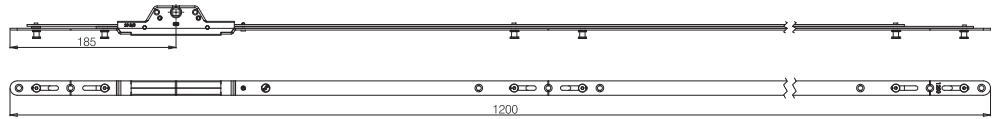

ProLinea Twin Cam Espag

For Low Handle Heights

TECHNICAL DRAWINGS

PART NUMBERS

Description	Size	Application Range	Backset (mm)	8mm Cams	9mm Cams
ProLinea Low Level Twin Cam	600	630 - 830	20	031706	031726
ProLinea Low Level Twin Cam	800	831 - 1030	20	031708	031728
ProLinea Low Level Twin Cam	1000	1031 - 1230	20	031710	031730
ProLinea Low Level Twin Cam	1200	1231 - 1400	20	031712	031732
Description	Size		Backset (mm)	8mm Cams	9mm Cams
ProLinea Low Level Twin Cam	600	630 - 830	22	031906	031926
ProLinea Low Level Twin Cam	800	831 - 1030	22	031908	031928
ProLinea Low Level Twin Cam	1000	1031 - 1230	22	031910	031930
ProLinea Low Level Twin Cam	1200	1231 - 1400	22	031912	031932