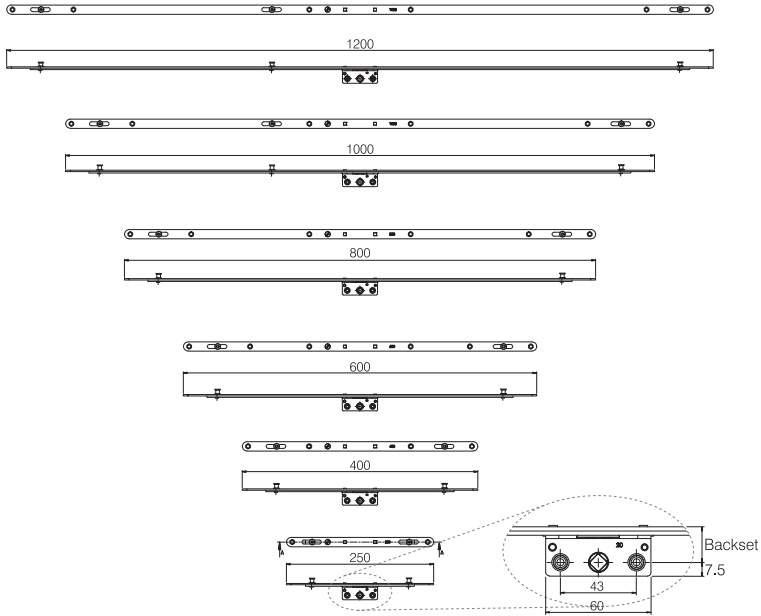

iDeal Mushroom Espag

Standard Security Window Locking System

PRODUCT INFORMATION

- Fits standard and reduced depth eurogrooves
- 1, 2 or 3 mushroom-headed steel cams
- Compression adjustable mushroom cams (+/- 1mm)
- Option of 8mm or 9mm cams
- 16mm travel
- Option of 20mm or 22mm backset
- 16mm Mild steel faceplate
- Size range: 110min - 1200max
- U-track version available to suit profile systems without a eurogroove
- Simple to fit
- Strikers available on request

CLOSE-UP

Smooth gearbox operation

Adjustable mushroom cams

GUARANTEE

iDeal Mushroom Espag

Standard Security Window Locking System

TECHNICAL DRAWINGS

PART NUMBERS