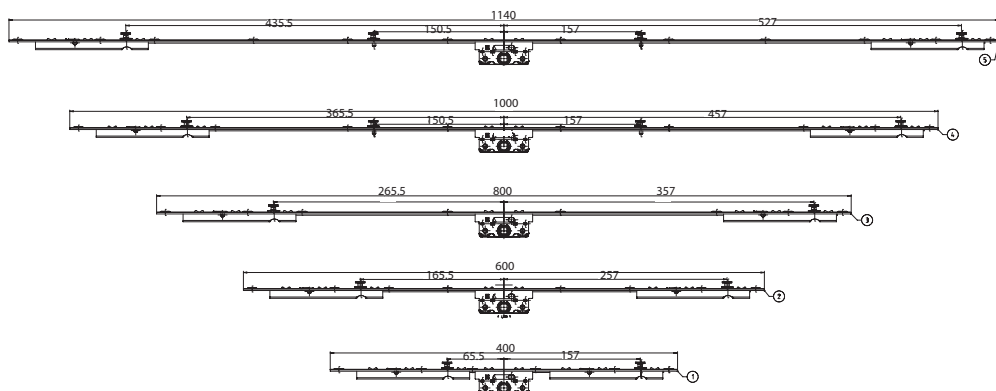

TECHNICAL DRAWINGS