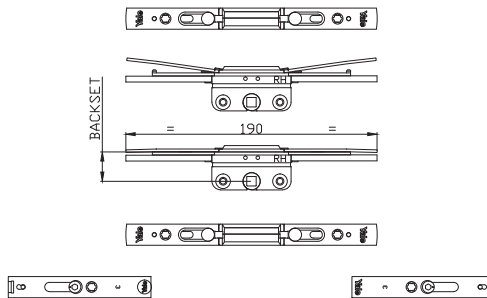

GUARANTEES

Yale Shootbolt Espag

Shootbolt Window Locking System

Espags & Shootbolts

TECHNICAL DRAWINGS

Extendable Gearbox

Standard Gearbox

PART NUMBERS