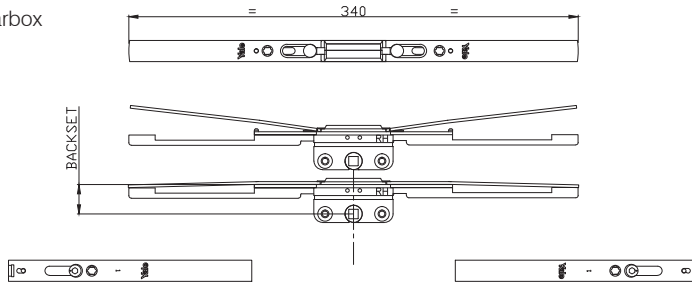

GUARANTEES

Yale Shootbolt Espag

Shootbolt Window Locking System

Espags & Shootbolts

TECHNICAL DRAWINGS

Extendable Gearbox

Standard Gearbox

PART NUMBERS