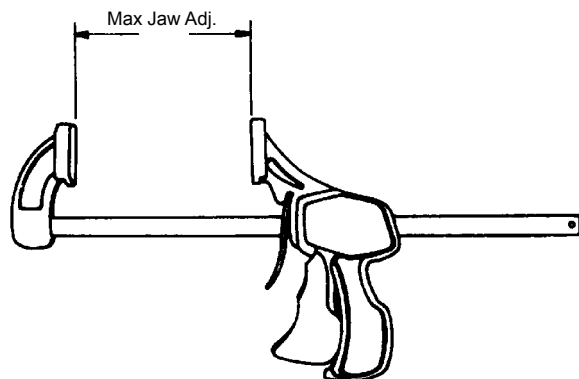

Technical Drawings

Flat Packers

Description

20 x 100 x 1 mm - Green
20 x 100 x 2 mm - Black
20 x 100 x 3 mm - White
20 x 100 x 4 mm - Grey
20 x 100 x 5 mm - Blue
20 x 100 x 6 mm - Red

24 x 100 x 1 mm - Green
24 x 100 x 2 mm - Black
24 x 100 x 3 mm - White
24 x 100 x 4 mm - Grey
24 x 100 x 5 mm - Blue
24 x 100 x 6 mm - Red

26 x 100 x 1 mm - Green
26 x 100 x 2 mm - Black
26 x 100 x 3 mm - White
26 x 100 x 4 mm - Grey
26 x 100 x 5 mm - Blue
26 x 100 x 6 mm - Red

28 x 100 x 1 mm - Green
28 x 100 x 2 mm - Black
28 x 100 x 3 mm - White
28 x 100 x 4 mm - Grey
28 x 100 x 5 mm - Blue
28 x 100 x 6 mm - Red

30 x 100 x 1 mm - Green
30 x 100 x 2 mm - Black
30 x 100 x 3 mm - White
30 x 100 x 4 mm - Grey
30 x 100 x 5 mm - Blue
30 x 100 x 6 mm - Red

32 x 100 x 1 mm - Green
32 x 100 x 2 mm - Black
32 x 100 x 3 mm - White
32 x 100 x 4 mm - Grey
32 x 100 x 5 mm - Blue
32 x 100 x 6 mm - Red

Part No.

174051
174052
174053
174054
174055
174056

174071
174072
174073
174074
174075
174076

174081
174082
174083
174084
174085
174086

174091
174092
174093
174094
174095
174096

174101
174102
174103
174104
174105
174106

174111
174112
174113
174114
174115
174116

to place your order simply call our sales team direct on 01327 312 400