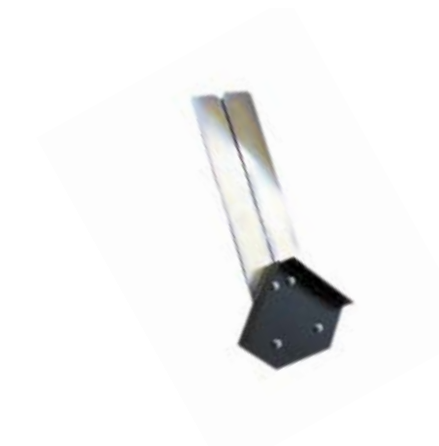

Don Carlos Knife

Part No.
184110

Spru Guide

Tool used in conjunction with Don Carlos knife to cut spru.

Part Numbers

Description

Spru Guide

Part No.
184114