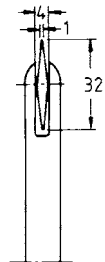

- M = Roller for centre seal gasket.
- T = Roller for glazing gasket.
- U = Roller for seal gasket.
- Box quantity: 1

Part Numbers

Description	Type	Part No.
Gasket Roller	M	184140*
Gasket Roller	T	184144*
Gasket Roller	U	184142*

*Special order only

Technical Drawings

Type M

Type T

Type U

to place your order simply call our sales team direct on **01327 312 400**

Quick-Grip Bar Clamps

The quick-grip "one hander" is the fastest, easiest and most effective way of solving your clamping requirements.