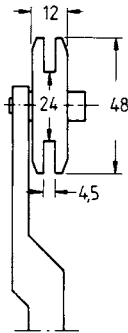

Technical Drawings

Type M