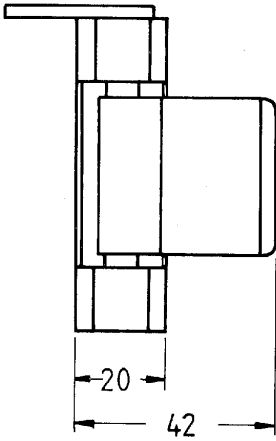

Technical Data

Type Safety catch
Box Quantity 10

Technical Drawings

Eurosafe Safety Catch

The Eurosafe security system can be installed on existing doors and windows manufactured from either timber or PVCU.

- Provides additional protection against the levering open of the door or window from the outside
- Consists of solid frame and sash blocks, locked through a security steel pin
- Concealed screws on the frame and in the sash over-rebate
- Operation is simple and reliable. The window or door can be opened when the security pin has been released
- Available in white or brown finish to complement both white and woodgrain profiles
- Security version also available with a grub screw