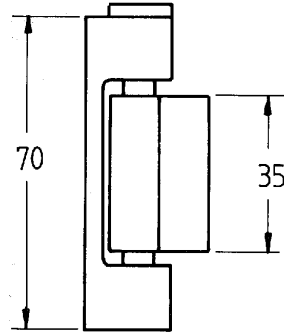

Technical Data

Type Safety catch
Box Quantity 10

Technical Drawings

Eurosafe Safety Catch

The Eurosafe security system can be installed on existing doors and windows manufactured from either timber or PVCU.

- Provides additional protection against the levering open of the door or window from the outside
- Consists of solid frame and sash blocks, locked through a security steel pin
- Concealed screws on the frame and in the sash over-rebate
- Operation is simple and reliable. The window or door can be opened when the security pin has been released
- Available in white or brown finish to complement both white and woodgrain profiles
- Security version also available with a grub screw

Part Numbers

Description	White	Brown
Eurosafe	061510	061512
Eurosafe Security	061513	061514*

*Special order item

Guarantees & Accreditations

Mechanical Guarantee	5 years
Labour Guarantee	2 years

to place your order simply call our sales team direct on 01327 312 400