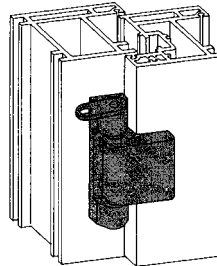

Technical Data

Type Safety catch
Box Quantity 10

Technical Drawings

Eurosafe Safety Catch

The Eurosafe security system can be installed on existing doors and windows manufactured from either timber or PVCU.

- Provides additional protection against the levering open of the door or window from the outside
- Consists of solid frame and sash blocks, locked through a security steel pin
- Concealed screws on the frame and in the sash over-rebate
- Operation is simple and reliable. The window or door can be opened when the security pin has been released
- Available in white or brown finish to complement both white and woodgrain profiles
- Security version also available with a grub screw