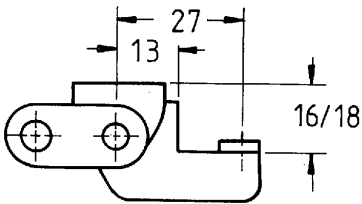

Technical Data

Type Safety catch
Box Quantity 10

Technical Drawings

Eurosafe Safety Catch

The Eurosafe security system can be installed on existing doors and windows manufactured from either timber or PVCU.

- Provides additional protection against the levering open of the door or window from the outside
- Consists of solid frame and sash blocks, locked through a security steel pin
- Concealed screws on the frame and in the sash over-rebate
- Operation is simple and reliable. The window or door can be opened when the security pin has been released
- Available in white or brown finish to complement both white and woodgrain profiles
- Security version also available with a grub screw