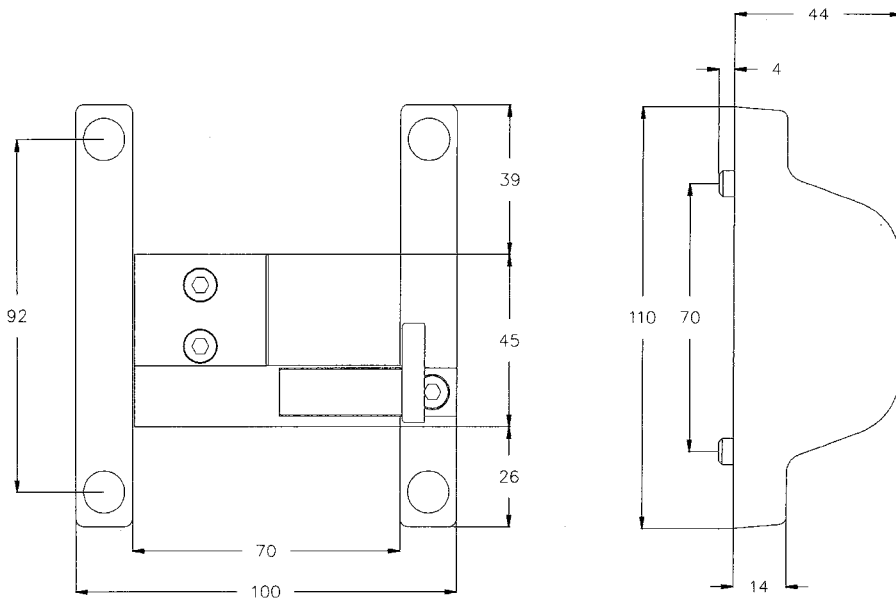

Technical Data

Weather Testing A window (1600 x 1600) using T-Pivot and Mila central locking gear, weather tested against the requirements as defined in BS 6375 pt 1: 1989 achieved the following results:

Exposure category	2400 pascals
Air permeability	600 pascals
Water tightness limit	600 pascals
Resistance to wind loading	2400 pascals

Material Specification:

T-Pivot Hinges	ZA-5 Zinc diecast to BS 1004B, powder coated with a syntha pulvin plus
Central Locking Gear	
Faceplate & Drive Rod	Mild steel to DIN 1627
Lockcase	Zinc alloy to BS 1004
Cam Piece & Connecting Piece	Zinc alloy B to BS 1004
Cam, Centre Part	Mild steel to BIN 1624

Technical Drawings

T-Pivot

Surface Mounted

The unique design of the T-Pivot means that unlike any other pivot on the market there is no need for the fabricator to worry about complex cutting of the goalpost. The T-Pivot has been designed to bridge most major profiles T sections.

Many pivots on the market are extremely complex and time consuming to remove the sash from the outer frame. The T-Pivot has been designed so that it is quick and simple to remove the sash from the frame for easy installation or maintenance. This means that in new build situations the outer frame can be installed many weeks before completion of the property.

Adjustable Friction

Many pivots on the market today require access to their side in order to adjust friction. This can prove extremely difficult when the window is fitted in certain applications. To overcome this problem, the T-Pivot's friction adjustment has been built into its face and can be adjusted by use of an allen key.

Safety Catch

The T-Pivot is supplied as standard with a child safety catch and can be locked-off with use of an allen key.

Improved Sealing

For traditional pivots air permeability has always been a problem. The T-Pivot is face-fixed, not attached between the goalpost sections. Only 1 goalpost joint is required which is covered by sealing pads, available from relevant system supplier, improving air penetration results and speeding fabrication.

Central Locking Gear

Central locking gear works in harmony with the T-Pivot giving optimum performance all-round. The cams on the central locking gear travel 20mm ensuring optimum penetration into their strikers. Both the roller cams and strikers are adjustable, while the central locking gear itself is suitable for both eurogroove and non-eurogroove goalpost frame sections.