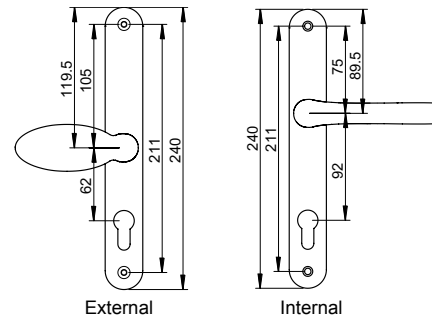

Technical Data

- Pz 92 or 62/92
- Finishes Silver F1, chrome PVD, gold F3, gold PVD, black, white
- Box Quantity 10

Technical Drawings

E1

E2

E3

E4

Pro-Linea Door Handle Pz 92/62

For use with unsprung door locks or to avoid the problem of "sagging" handles, a spring module has been built into the Pro-Linea handle backplate to ensure that the handle always returns to 90° after each use.

Part Numbers

Description	Variant	Pz	Silver F1	Chrome PVD	Gold F3	Gold PVD	Black	White
Lever/Lever	E1	92	050420	050421	050423	050424	050427	050428
Lever/Pad	E2	92	050430	050431	050433	050434	050437	050438
Lever/Lever	E3	92/62	050440	050441	050443	050444	050447*	050448
Lever/Pad	E4	92/62	050450	050451	050453	050454	050457	050458