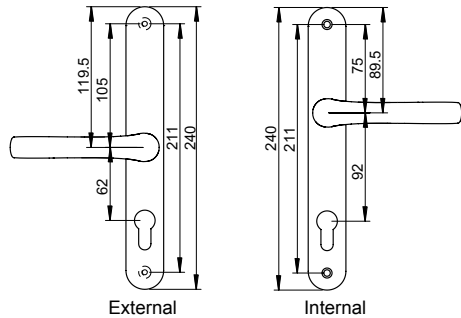

Technical Data

- Pz 92 or 62/92
- Finishes Silver F1, chrome PVD, gold F3, gold PVD, black, white
- Box Quantity 10

Technical Drawings

E1

E2

E3

E4

Pro-Linea Door Handle Pz 92/62

For use with unsprung door locks or to avoid the problem of "sagging" handles, a spring module has been built into the Pro-Linea handle backplate to ensure that the handle always returns to 90° after each use.

Part Numbers

Description	Variant	Pz	Silver F1	Chrome PVD	Gold F3	Gold PVD	Black	White
Lever/Lever	E1	92	050420	050421	050423	050424	050427	050428
Lever/Pad	E2	92	050430	050431	050433	050434	050437	050438
Lever/Lever	E3	92/62	050440	050441	050443	050444	050447*	050448
Lever/Pad	E4	92/62	050450	050451	050453	050454	050457	050458