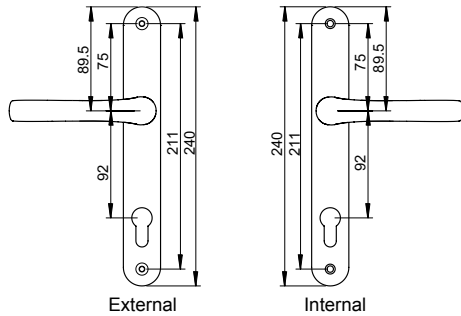

Technical Data

- Pz 92 or 62/92
- Finishes Silver F1, chrome PVD, gold F3, gold PVD, black, white
- Box Quantity 10

Technical Drawings

E1

E2

E3

E4

Pro-Linea Door Handle Pz 92/62

For use with unsprung door locks or to avoid the problem of "sagging" handles, a spring module has been built into the Pro-Linea handle backplate to ensure that the handle always returns to 90° after each use.

Part Numbers

Description	Variant	Pz	Silver F1	Chrome PVD	Gold F3	Gold PVD	Black	White
Lever/Lever	E1	92	050420	050421	050423	050424	050427	050428
Lever/Pad	E2	92	050430	050431	050433	050434	050437	050438
Lever/Lever	E3	92/62	050440	050441	050443	050444	050447*	050448
Lever/Pad	E4	92/62	050450	050451	050453	050454	050457	050458