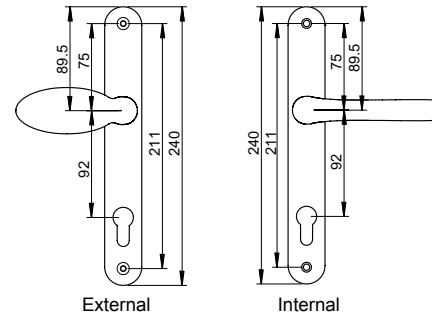

Technical Data

- Pz 92 or 62/92
- Finishes Silver F1, chrome PVD, gold F3, gold PVD, black, white
- Box Quantity 10

Technical Drawings

E1

E2

E3

E4

Pro-Linea Door Handle Pz 92/62

For use with unsprung door locks or to avoid the problem of "sagging" handles, a spring module has been built into the Pro-Linea handle backplate to ensure that the handle always returns to 90° after each use.

Part Numbers

Description	Variant	Pz	Silver F1	Chrome PVD	Gold F3	Gold PVD	Black	White
Lever/Lever	E1	92	050420	050421	050423	050424	050427	050428
Lever/Pad	E2	92	050430	050431	050433	050434	050437	050438
Lever/Lever	E3	92/62	050440	050441	050443	050444	050447*	050448
Lever/Pad	E4	92/62	050450	050451	050453	050454	050457	050458