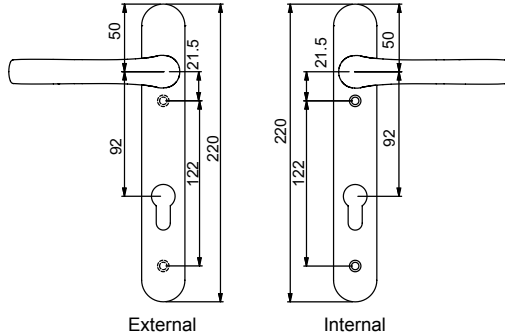

Technical Data

Pz	92
Finishes	Silver F1, chrome PVD, gold F3, gold PVD, black, white
Box Quantity	10

Technical Drawings

A1

A2

A3

Pro-Linea Door Handle Pz 92

Our designer range of Pro-Linea door handles makes a bold style statement, enhanced by a range of attractive finishes including:

- Contemporary Chrome
- Elegant Gold
- Traditional Black
- Minimalist White

Both lever and pad Pro-Linea handles have been ergonomically designed for optimum comfort and ease of operation when in use. Their soft lines perfectly complement the chamfered appearance of modern door styles.

For use with unsprung door locks or to avoid the problem of "sagging" handles, a spring module has been built into the Pro-Linea handle backplate to ensure that the handle always returns to 90° after each use.

pro
linea

Part Numbers

Description	Variant	Pz	Silver F1	Chrome PVD	Gold F3	Gold PVD	Black	White
Lever/Lever	A1	92	050300	050301	050303	050304	050307	050308
Lever/Pad	A2	92	050310	050311	050313	050314	050317	050318
Lever/Lever	A3	92	050340*	050341	050343*	050344	050347*	050348*