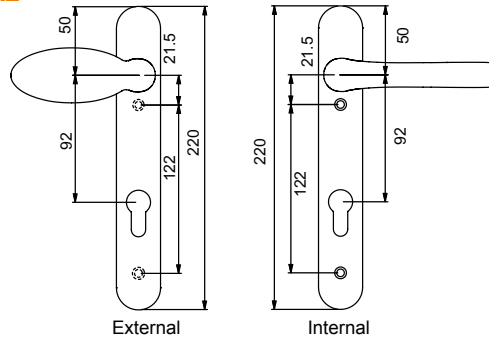

Technical Data

Pz	92
Finishes	Silver F1, chrome PVD, gold F3, gold PVD, black, white
Box Quantity	10

Technical Drawings

A1

A2

A3

Pro-Linea Door Handle Pz 92

Our designer range of Pro-Linea door handles makes a bold style statement, enhanced by a range of attractive finishes including:

- Contemporary Chrome
- Elegant Gold
- Traditional Black
- Minimalist White

Both lever and pad Pro-Linea handles have been ergonomically designed for optimum comfort and ease of operation when in use. Their soft lines perfectly complement the chamfered appearance of modern door styles.

For use with unsprung door locks or to avoid the problem of "sagging" handles, a spring module has been built into the Pro-Linea handle backplate to ensure that the handle always returns to 90° after each use.

pro
linea

Part Numbers

Description	Variant	Pz	Silver F1	Chrome PVD	Gold F3	Gold PVD	Black	White
Lever/Lever	A1	92	050300	050301	050303	050304	050307	050308
Lever/Pad	A2	92	050310	050311	050313	050314	050317	050318
Lever/Lever	A3	92	050340*	050341	050343*	050344	050347*	050348*