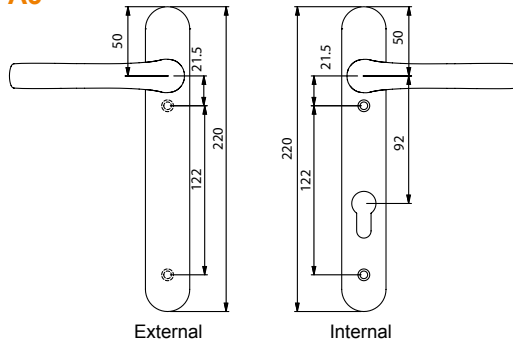

Technical Data

Pz	92
Finishes	Silver F1, chrome PVD, gold F3, gold PVD, black, white
Box Quantity	10

Technical Drawings

A1

A2

A3

Pro-Linea Door Handle Pz 92

Our designer range of Pro-Linea door handles makes a bold style statement, enhanced by a range of attractive finishes including:

- Contemporary Chrome
- Elegant Gold
- Traditional Black
- Minimalist White

Both lever and pad Pro-Linea handles have been ergonomically designed for optimum comfort and ease of operation when in use. Their soft lines perfectly complement the chamfered appearance of modern door styles.

For use with unsprung door locks or to avoid the problem of "sagging" handles, a spring module has been built into the Pro-Linea handle backplate to ensure that the handle always returns to 90° after each use.

pro
linea

Part Numbers

Description	Variant	Pz	Silver F1	Chrome PVD	Gold F3	Gold PVD	Black	White
Lever/Lever	A1	92	050300	050301	050303	050304	050307	050308
Lever/Pad	A2	92	050310	050311	050313	050314	050317	050318
Lever/Lever	A3	92	050340*	050341	050343*	050344	050347*	050348*