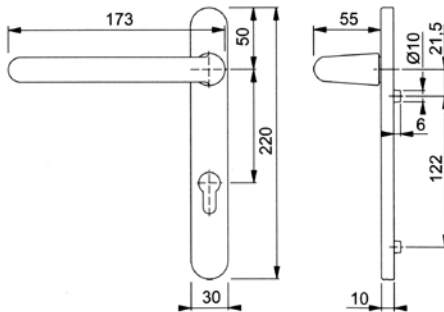

## Technical Data

Type	Lever/lever
Pz	92
Backplate Width (mm)	30
Fixings	2
Finishes	Silver (F1), gold (F3), black, white
Box Quantity	24

## Technical Drawings

Internal handle

A1

External handle

# Hoppe Infirm Door Handle Pz 92

Cast aluminium Lever/lever door furniture consisting of a pair of backplates with unsprung levers.

- Backplates 26mm wide, suitable for locks with 92 Pz
- Reversible for left or right hand doors
- Fixing lugs located on both sides to provide a secure fit
- Supplied with 8x8mm solid spindle and 2 x M5 screws
- Available in a range of attractive finishes

## Part Numbers

Description	Pz	Silver F1	Gold F3	Black	White
Hoppe Infirm Lever/Lever	92	050990H*	050953H	050957H*	050958H

\* Special order only