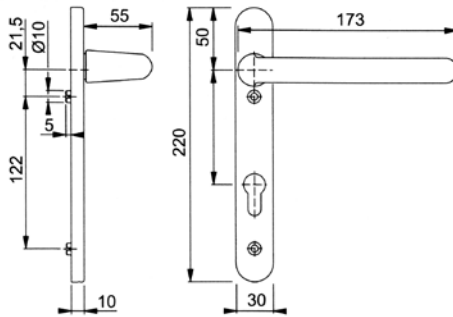

## Technical Data

Type	Lever/lever
Pz	92
Backplate Width (mm)	30
Fixings	2
Finishes	Silver (F1), gold (F3), black, white
Box Quantity	24

## Technical Drawings

Internal handle

A1

External handle

# Hoppe Infirm Door Handle Pz 92

Cast aluminium Lever/lever door furniture consisting of a pair of backplates with unsprung levers.

- Backplates 26mm wide, suitable for locks with 92 Pz
- Reversible for left or right hand doors
- Fixing lugs located on both sides to provide a secure fit
- Supplied with 8x8mm solid spindle and 2 x M5 screws
- Available in a range of attractive finishes

## Part Numbers

Description	Pz	Silver F1	Gold F3	Black	White
Hoppe Infirm Lever/Lever	92	050990H*	050953H	050957H*	050958H

\* Special order only