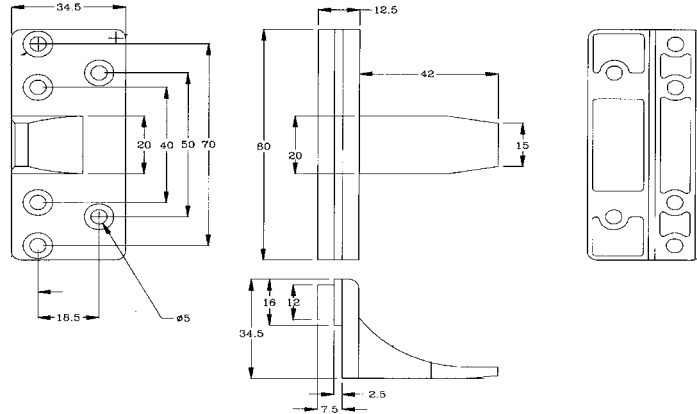

## Technical Drawings - Sash Bolt

## Technical Drawings - Frame Part

The Fearless Hinge Bolt is a high security device which protects against this type of attack and is suitable for most major PVCU door systems.

The product comprises 2 parts:

The sash part is a 35mm long yellow passivated zinc bolt which slots neatly into the Eurogroove and is secured by six screw fixings. The bolt penetrates the frame part and thus protects against forced entry by preventing jemmmying of the door sash and hinges.

### Description

Sash Bolt  
Frame Part