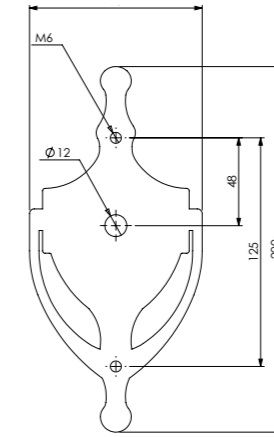

Polished Chrome

Smokey Chrome

Brushed Satin Chrome

Black

White

Dimensional Drawings

6" Victorian Urn

8" Victorian Urn

8" Slimline Urn

4" Lions Head

6" Lions Head

6" Round Lions Head

6" Georgian Scroll

7" Victorian Scroll

Doctor

Pony Tail