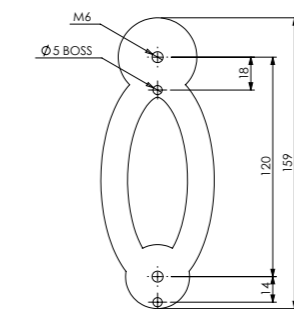

Polished Chrome

Smokey Chrome

Brushed Satin Chrome

Black

White

Dimensional Drawings

6" Victorian Urn

8" Victorian Urn

8" Slimline Urn

4" Lions Head

6" Lions Head

6" Round Lions Head

6" Georgian Scroll

7" Victorian Scroll

Doctor

Pony Tail

6" Modern Oval

11 STYLES & 6 COLOURS each style in every colour

	Doctor	7" Victorian Scroll	6" Georgian Scroll	Pony Tail	6" Modern Oval	6" & 8" Victorian Urn	6" Victorian Urn with Hole	8" Slimline Urn	8" Slimline Urn with Hole	4" & 6" Lions Head	6" Round Lions Head
Polished Gold											
Polished Chrome											
Smokey Chrome											
Brushed Satin Chrome											
Black											
White											