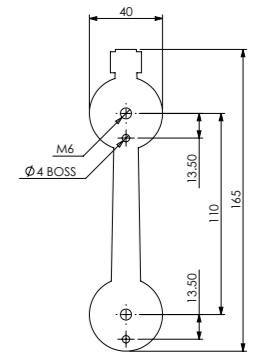

Polished Chrome

Smokey Chrome

Brushed Satin Chrome

Black

White

Dimensional Drawings

6" Victorian Urn

8" Victorian Urn

8" Slimline Urn

4" Lions Head

6" Lions Head

6" Round Lions Head

6" Georgian Scroll

7" Victorian Scroll

Doctor

Pony Tail