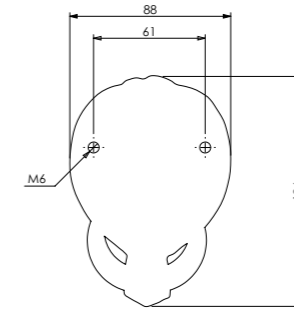

Polished Chrome

Smokey Chrome

Brushed Satin Chrome

Black

White

Dimensional Drawings

6" Victorian Urn

8" Victorian Urn

8" Slimline Urn

4" Lions Head

6" Lions Head

6" Round Lions Head

6" Georgian Scroll

7" Victorian Scroll

Doctor

Pony Tail