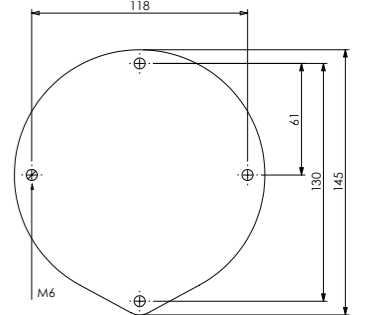

Polished Chrome

Smokey Chrome

Brushed Satin Chrome

Black

White

Dimensional Drawings

6" Victorian Urn

8" Victorian Urn

8" Slimline Urn

4" Lions Head

6" Lions Head

6" Round Lions Head

6" Georgian Scroll

7" Victorian Scroll

Doctor

Pony Tail