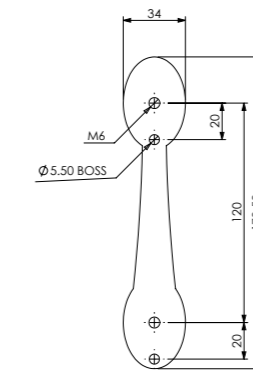

Polished Chrome

Smokey Chrome

Brushed Satin Chrome

Black

White

Dimensional Drawings

6" Victorian Urn

8" Victorian Urn

8" Slimline Urn

4" Lions Head

6" Lions Head

6" Round Lions Head

6" Georgian Scroll

7" Victorian Scroll

Doctor

Pony Tail