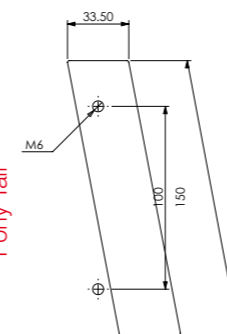

Polished Chrome

Smokey Chrome

Brushed Satin Chrome

Black

White

Dimensional Drawings

6" Victorian Urn

8" Victorian Urn

8" Slimline Urn

4" Lions Head

6" Lions Head

6" Round Lions Head

6" Georgian Scroll

7" Victorian Scroll

Doctor

Pony Tail