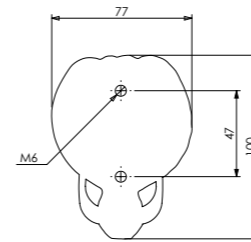

Polished Chrome

Smokey Chrome

Brushed Satin Chrome

Black

White

Dimensional Drawings

6" Victorian Urn

8" Victorian Urn

8" Slimline Urn

4" Lions Head

6" Lions Head

6" Round Lions Head

6" Georgian Scroll

7" Victorian Scroll

Doctor

Pony Tail