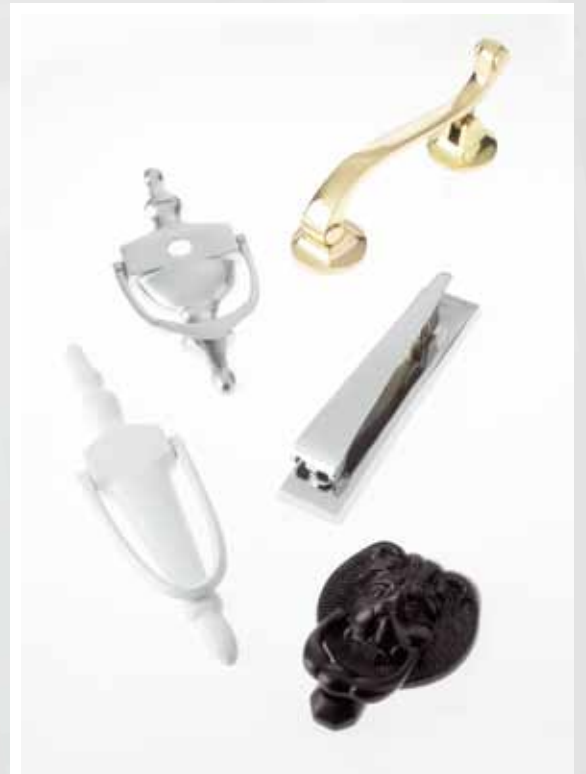

Door knockers that sound as good as they look

A collection of suited door accessories that includes knockers, letters, numerals & door guards

- 11 traditional & contemporary designs
- 7 colour options
- Weather resistant finishes

The eleven contemporary and traditional knockers include the doctor, pony tail, scrolls and lions head designs offering choice for any entrance style and door application.

Neat touches include an anti-twist spigot on the doctor, modern oval and scroll designs to prevent rotation during use when fitted to the door. All designs are supplied with both nylon and steel through-fixings as standard, along with colour-matched nuts.