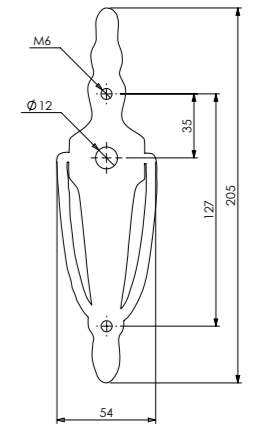

The doors knockers are available in a range of sizes - four, six, seven and eight inches - depending on design.

10 Surface Finish (powder coated) Guarantee **5** Surface Finish (plated) Guarantee **5** years

Polished Chrome

Smokey Chrome

Brushed Satin Chrome

Black

White

Dimensional Drawings

6" Victorian Urn

8" Victorian Urn

8" Slimline Urn

4" Lions Head

6" Lions Head

6" Round Lions Head

6" Georgian Scroll

7" Victorian Scroll

Doctor

Pony Tail