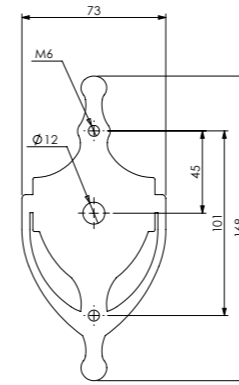

Polished Chrome

Smokey Chrome

Brushed Satin Chrome

Black

White

Dimensional Drawings

6" Victorian Urn

8" Victorian Urn

8" Slimline Urn

4" Lions Head

6" Lions Head

6" Round Lions Head

6" Georgian Scroll

7" Victorian Scroll

Doctor

Pony Tail