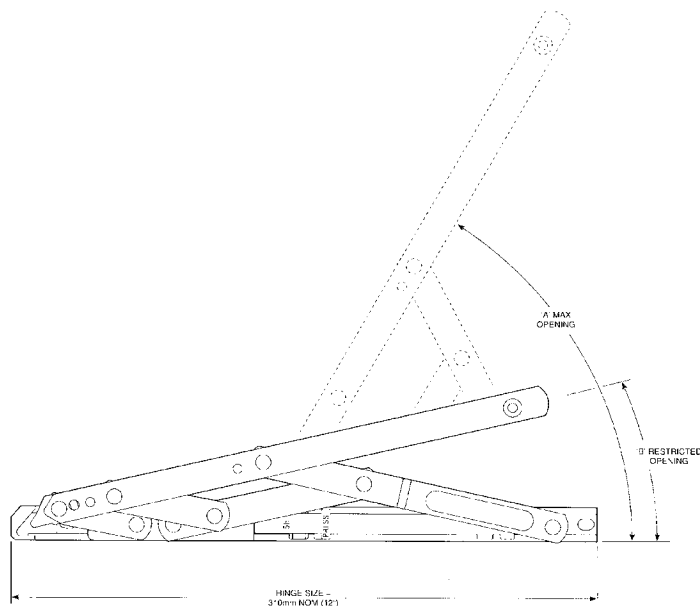

Order by 5pm for Next Day Delivery

Technical Drawings

Fixing Hole Details

Description	Size (")	A(Degrees)	B(Degrees)
Top hung	12"	65°	15°
Top hung	16"	60°	10°
Top hung	20"	50°	8°
Top hung	24"	37.5°	7°
Side hung	12"	60°	13°
Side hung	16"	60°	12°

Recommended Maximum Sash

Description	Size (")	Width (mm)	Height (mm)	Weight (kg)	Opening (°)
Top Hung	12	550	350	20	15
Top Hung	16	780	500	21	10
Top Hung	20	1100	700	24	8
Top Hung	24	1300	850	35	7
Side Hung	12	600	300	22	13
Side Hung	16	700	400	24	12

Defender Restricted Friction Stays are for general purpose use & suitable for both top hung & side hung standard casement windows.

- Integral restrictor can restrict windows to a maximum opening of 100mm
- 'Quick release' lever for cleaning and ventilation that relocates automatically
- Suitable for both top hung and side hung casement windows
- Capable of complying with the child safety requirements of BS6375 Part 2 (600 Newtons)
- Manufactured from high grade Austenitic (304) and Ferritic (430) stainless steel
- Available in 13mm, 16mm and 17mm stack heights
- Top hung application sizes available: 8", 10", 12", 16", 20" and 24"
- Side hung application sizes available: 12" or 16"
- Top hung recommended maximum sash weight - 20kg - 40 kg
- Side hung recommended maximum sash weight - 22kg - 24kg
- Successfully tested to 50, 000 cycles
- Achieves 96 hours salt spray test
- BBA approved product
- Box quantity: T/H 12" = 50
T/H 16", 20", 24" = 25
S/H 12" = 50
S/H 16" = 25

Part Numbers

Description	Size (")	13mm	16mm	17mm
		Stack Height	Stack Height	Stack Height
Top Hung	12	028160	028180*	028200
Top Hung	16	028162	028182*	028202
Top Hung	20	028164	028184	028204
Top Hung	24	028166	028186	028206
Side Hung Left Hand	12	028168	028188	028208
Side Hung Right Hand	12	028169	028189	028209
Side Hung Left Hand	16	028170	028190*	028210
Side Hung Right Hand	16	028171	028191*	028211